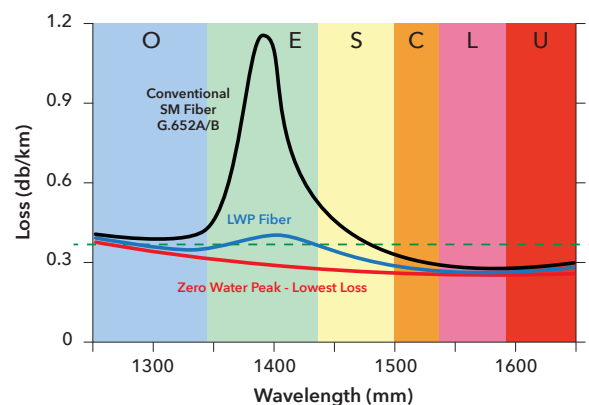

We manufacture a wide range of industry-leading products, ideal for co-op deployments.

Our AllWave®+ Zero Water Peak synthetic silica optical fiber provides low attenuation through the optical spectrum, for long-term optical and mechanical reliability

We have 30 years of experience designing and implementing ADSS cable networks. Our PowerGuide® DT gel-free ADSS cables are easy to handle, with proven reliability.